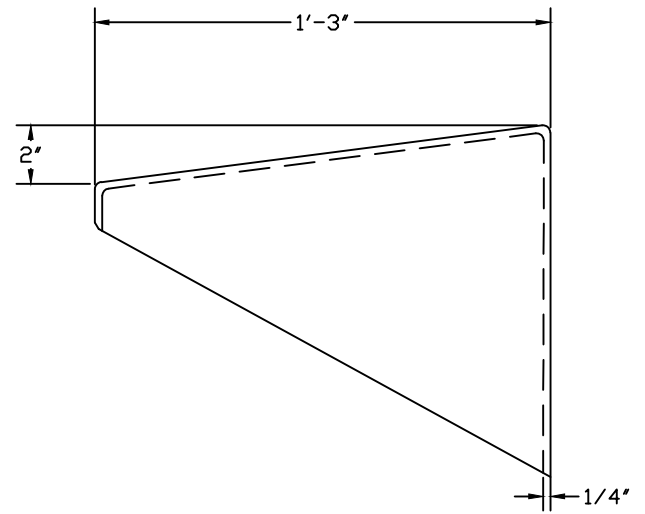

8 7 6 5 4 3 2 1

EXTERIOR COLOR:	#1540 PURE WHITE
INTERIOR COLOR:	#1540 PURE WHITE
FEATURES:	BLACK EDGE TRIM (M)

FRONT ELEVATION

RIGHT ELEVATION

- 1) EDGE TRIM NOT SHOWN FOR CLARITY
- 2) ALL VALUES ARE ACCURATE TO 1/8"

	SUN-11 INSTRUMENT SUNSHADE, 24" W X 15" D X 12" H	
	DWG. NO.	REV
PROJECT	SUN-11-01	DATE
STANDARD DRAWING	0	3/19/15

8 7 6 5 4 3 2 1