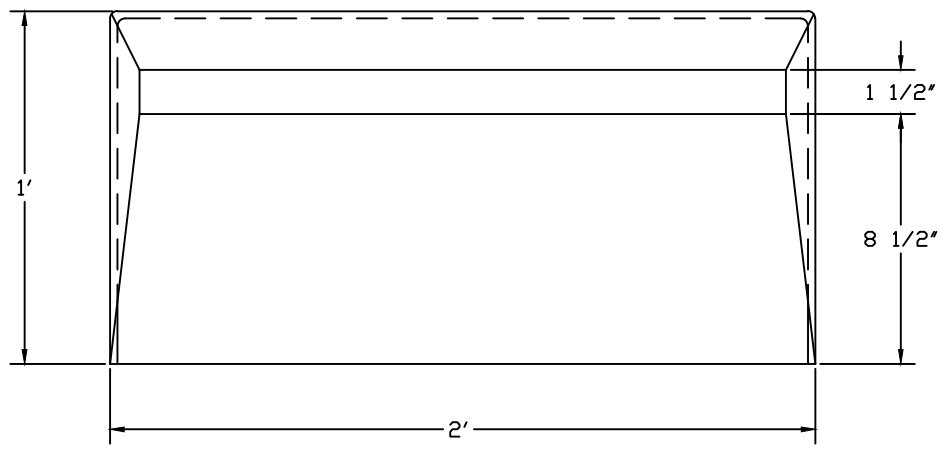

8 7 6 5 4 3 2 1

EXTERIOR COLOR:	#1540 PURE WHITE
INTERIOR COLOR:	#1540 PURE WHITE
FEATURES:	BLACK EDGE TRIM (M)

FRONT ELEVATION

RIGHT ELEVATION

- 1) EDGE TRIM NOT SHOWN FOR CLARITY
- 2) ALL VALUES ARE ACCURATE TO 1/8"

	SUN-11 INSTRUMENT SUNSHADE, 24" W X 15" D X 12" H	
	DWG. NO.	REV
PROJECT	SUN-11-01	DATE
STANDARD DRAWING	0	3/19/15

8 7 6 5 4 3 2 1