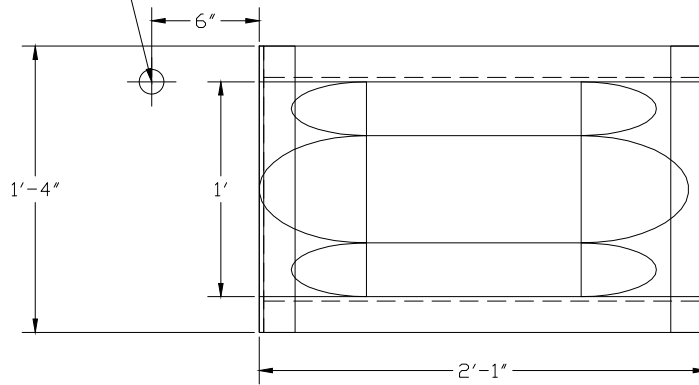

POINT OF MEASUREMENT

-FLOW IS FROM LEFT TO RIGHT

TRACOM
FIBERGLASS PRODUCTS

PALMER-BOWLUS FLUME, SIZE 12 INCH, 2D+1" STYLE

DWG. NO. PB-12-2D-N-N-N-N-N-N

REV 0

BY JPW

PROJECT