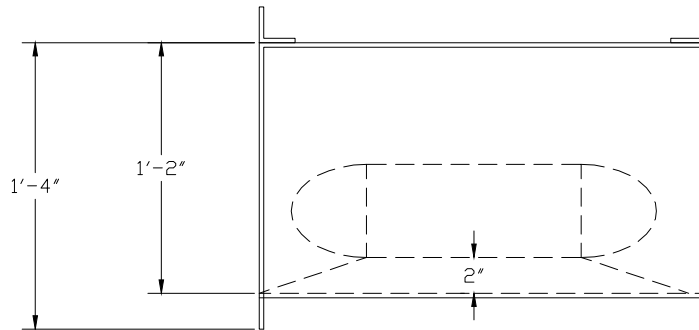

POINT OF MEASUREMENT

-FLOW IS FROM LEFT TO RIGHT

TRACOM
FIBERGLASS PRODUCTS

PALMER-BOWLUS FLUME, SIZE 12 INCH, 2D+1" STYLE

DWG. NO. PB-12-2D-N-N-N-N-N-N

REV 0

BY JPW

PROJECT