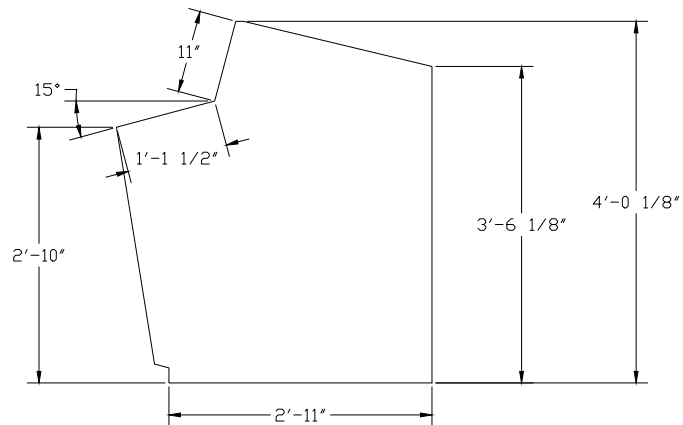

PLAN VIEW

FRONT ELEVATION

RIGHT ELEVATION

**TRACOM**  
FIBERGLASS PRODUCTS

SERIES 1500 CONTROL CONSOLE, LOW BREAKFRONT STYLE

DWG. NO. CON-1400-LBF-42-1555-N-N-01

REV 0

BY JPW