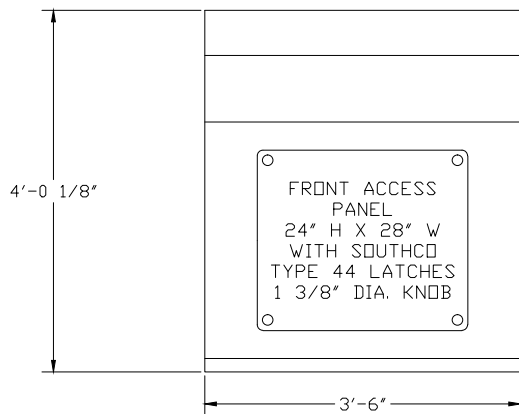

PLAN VIEW

FRONT ELEVATION

RIGHT ELEVATION

**TRACOM**  
FIBERGLASS PRODUCTS

SERIES 1500 CONTROL CONSOLE, LOW BREAKFRONT STYLE

DWG. NO. CON-1400-LBF-42-1555-N-N-01

REV 0

BY JPW