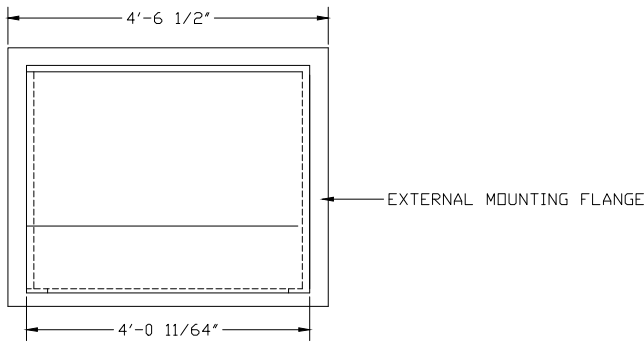

EXTERIOR COLOR:	#1555 WHALE BONE
INTERIOR COLOR:	#1555 WHALE BONE
INSULATION:	1" (R~7)
LOUVERS:	(4) FIXED
ACCESSORIES:	NONE

DOOR HDR:	SS STRAP HINGES - MIH 6521-SS
	SS PIANO HINGE - M 1582A115
	(2) SS KEY LOCKED T-HANDLES
	(2) SS SELF-LOCKING DOOR
	SUPPORT ARMS - MIH 107716

LEFT ELEVATION

FRONT ELEVATION

RIGHT ELEVATION

PLAN VIEW

- 1) INTEGRAL FLOOR
- 2) ANCHOR BOLTS BY OTHERS
- 3) TELEDYNE ISCO 4700 SAMPLER SHOWN

MODEL 200-095 ENCLOSURE, 54-1/2" W X 50-1/2" D X 56-1/4" H, WITH WHALE BONE GEL COAT