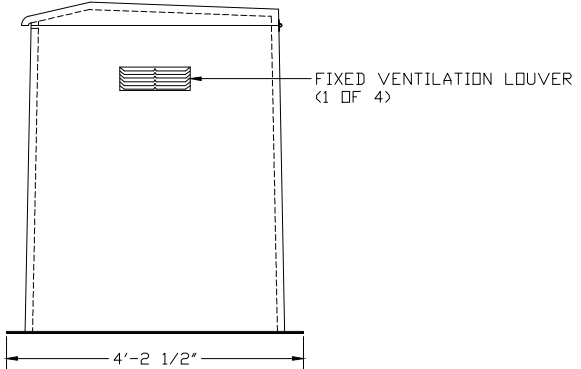

EXTERIOR COLOR:	#1555 WHALE BONE
INTERIOR COLOR:	#1555 WHALE BONE
INSULATION:	1" (R~7)
LOUVERS:	(4) FIXED
ACCESSORIES:	NONE

DOOR HDR:	SS STRAP HINGES - MIH 6521-SS
	SS PIANO HINGE - M 1582A115
	(2) SS KEY LOCKED T-HANDLES
	(2) SS SELF-LOCKING DOOR
	SUPPORT ARMS - MIH 107716

LEFT ELEVATION

FRONT ELEVATION

RIGHT ELEVATION

PLAN VIEW

- 1) INTEGRAL FLOOR
- 2) ANCHOR BOLTS BY OTHERS
- 3) TELEDYNE ISCO 4700 SAMPLER SHOWN

MODEL 200-095 ENCLOSURE, 54-1/2" W X 50-1/2" D X 56-1/4" H, WITH WHALE BONE GEL COAT