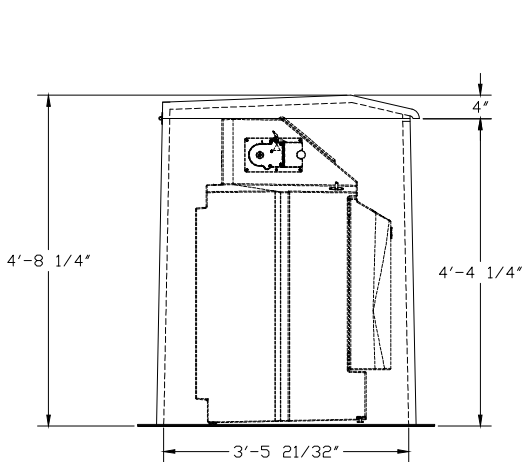

EXTERIOR COLOR:	#1555 WHALE BONE
INTERIOR COLOR:	#1555 WHALE BONE
INSULATION:	1" (R~7)
LOUVERS:	(4) FIXED
ACCESSORIES:	NONE

DOOR HDR:	SS STRAP HINGES - MIH 6521-SS
	SS PIANO HINGE - M 1582A115
	(2) SS KEY LOCKED T-HANDLES
	(2) SS SELF-LOCKING DOOR
	SUPPORT ARMS - MIH 107716

LEFT ELEVATION

FRONT ELEVATION

RIGHT ELEVATION

PLAN VIEW

- 1) INTEGRAL FLOOR
- 2) ANCHOR BOLTS BY OTHERS
- 3) TELEDYNE ISCO 4700 SAMPLER SHOWN

MODEL 200-095 ENCLOSURE, 54-1/2" W X 50-1/2" D X 56-1/4" H, WITH WHALE BONE GEL COAT