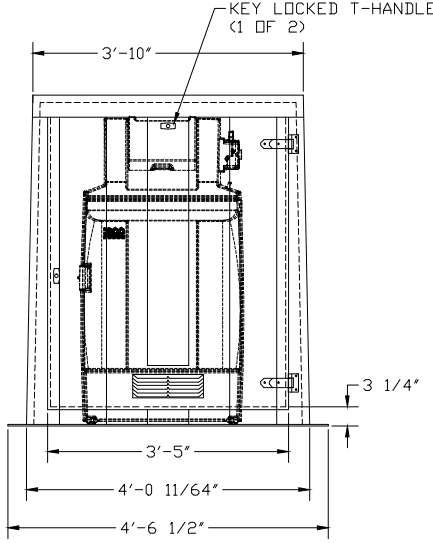

EXTERIOR COLOR:	#1555 WHALE BONE
INTERIOR COLOR:	#1555 WHALE BONE
INSULATION:	1" (R~7)
LOUVERS:	(4) FIXED
ACCESSORIES:	NONE

DOOR HDR:	SS STRAP HINGES - MIH 6521-SS
	SS PIANO HINGE - M 1582A115
	(2) SS KEY LOCKED T-HANDLES
	(2) SS SELF-LOCKING DOOR
	SUPPORT ARMS - MIH 107716

LEFT ELEVATION

FRONT ELEVATION

RIGHT ELEVATION

PLAN VIEW

- 1) INTEGRAL FLOOR
- 2) ANCHOR BOLTS BY OTHERS
- 3) TELEDYNE ISCO 4700 SAMPLER SHOWN

MODEL 200-095 ENCLOSURE, 54-1/2" W X 50-1/2" D X 56-1/4" H, WITH WHALE BONE GEL COAT