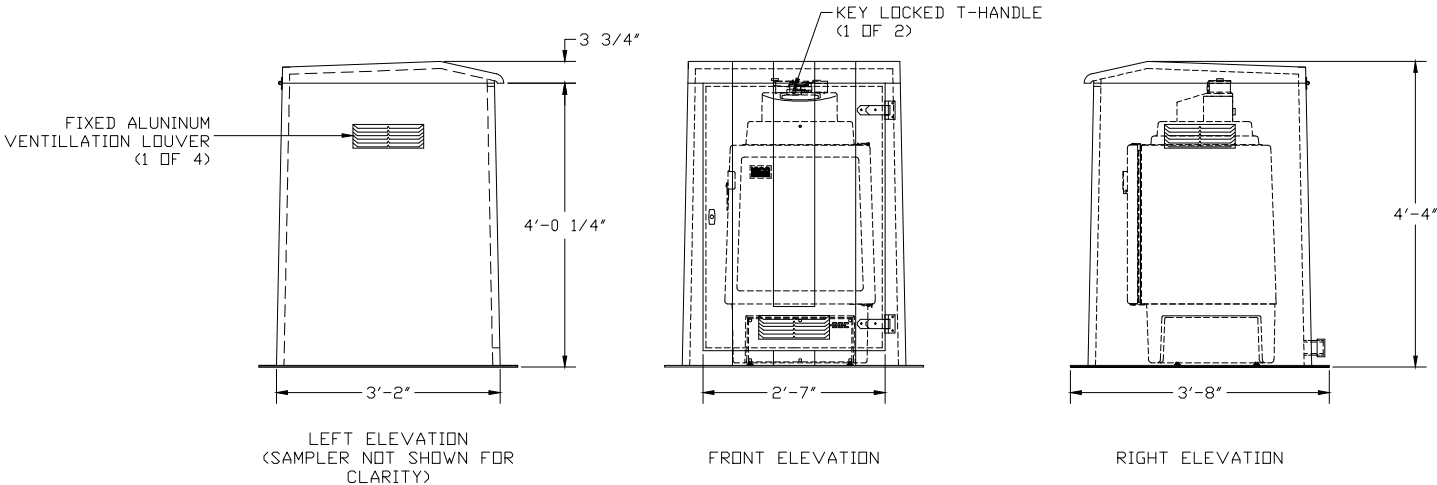

EXTERIOR COLOR:	#2445 GRAY CLOUD
INTERIOR COLOR:	#2445 GRAY CLOUD
INSULATION:	1" (R~7)
LOUVERS:	(4) FIXED ALUMINUM
ACCESSORIES:	NONE

DOOR HDR:	SS STRAP HINGE - MIH 6521-SS
	SS PIANO HINGE - M 1582A115
	(2) SS KEY LOCKED T-HANDLES
	(2) SS SELF-LOCKING DOOR
	SUPPORT ARMS - MIH 107716

- 1) INTEGRAL FLOOR
- 2) ANCHOR BOLTS BY OTHERS
- 3) ISCO 6712FR SAMPLER SHOWN

	MODEL 200-091 ENCLOSURE, 38" W X 38" D X 52" H, WITH GRAY CLOUD GEL COAT	
	DWG. NO. ENCL-200-091-32	REV 0
PROJECT GEORGIA GULF CHEMICALS AND VINYL PASADENA, TX	DATE 2/2/05	