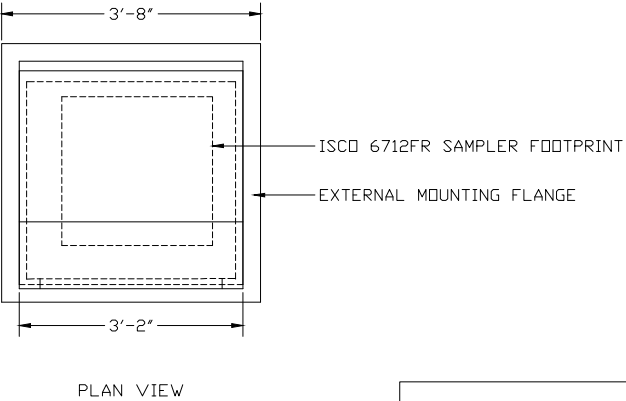

EXTERIOR COLOR:	#2445 GRAY CLOUD
INTERIOR COLOR:	#2445 GRAY CLOUD
INSULATION:	1" (R~7)
LOUVERS:	(4) FIXED ALUMINUM
ACCESSORIES:	NONE

DOOR HDR:	SS STRAP HINGE - MIH 6521-SS
	SS PIANO HINGE - M 1582A115
	(2) SS KEY LOCKED T-HANDLES
	(2) SS SELF-LOCKING DOOR
	SUPPORT ARMS - MIH 107716

- 1) INTEGRAL FLOOR
- 2) ANCHOR BOLTS BY OTHERS
- 3) ISCO 6712FR SAMPLER SHOWN

	MODEL 200-091 ENCLOSURE, 38" W X 38" D X 52" H, WITH GRAY CLOUD GEL COAT	
	DWG. NO. ENCL-200-091-32	REV 0
PROJECT GEORGIA GULF CHEMICALS AND VINYL PASADENA, TX	DATE 2/2/05	